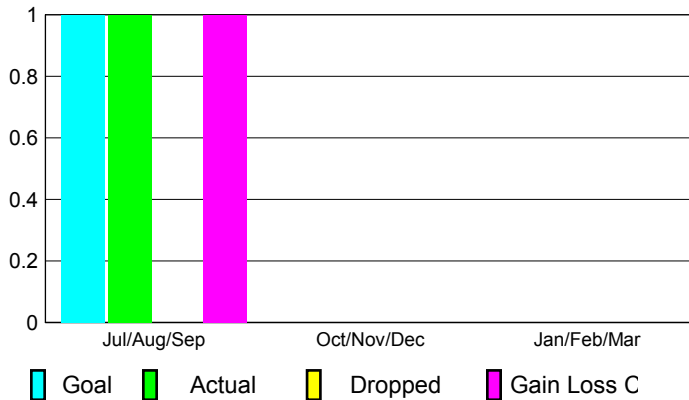

2012-2013 GMT Reports for District (or Undistricted) **District 105 M**

GMT: HOWARD PATRICK LEE

Location: ENGLAND

GMT CA: 4

CLUBS

Club Results
2012-2013

Clubs
2011-2012

Month	New Club	Actual New	Actual Dropped	Gain/Loss of	Gain/Loss of
	Goal	Clubs	Clubs	Clubs	Clubs
Jul/Aug/Sep	1	1	0	1	0
Oct/Nov/Dec	0	0	0	0	0
Jan/Feb/Mar	0				0
Totals	1	1	0	1	0

Club Results 2012-2013

Goal, New, Dropped, Gain/Loss

Comparison of Club Gain/Loss

Current Year Compared to the Previous Year

YTD Status Quo Clubs 2012-2013

Status Quo Clubs Compared to Status Quo Members

MEMBERSHIP