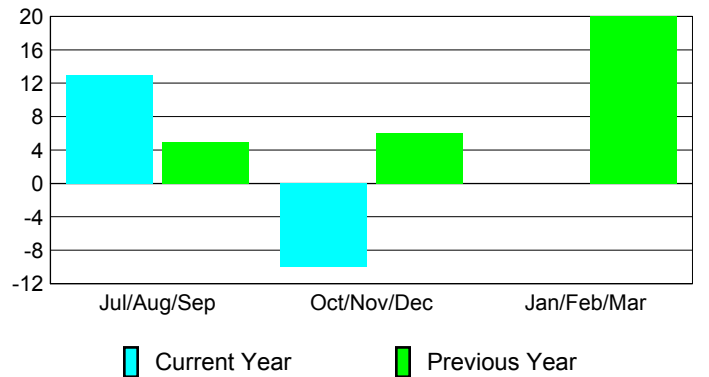

Membership Results
2012-2013

Membership
2011-2012

Month	Net Memb	Actual New	Actual Dropped	Gain/Loss of	Gain/Loss of
	Goal	Memb	Memb	Memb	Memb
Jul/Aug/Sep	15	57	-44	13	5
Oct/Nov/Dec	3	17	-27	-10	6
Jan/Feb/Mar	18				20
Totals	36	74	-71	3	31

Membership Results 2012-2013

Goal, New, Dropped, Gain/Loss

Comparison of Membership Gain/Loss

Current Year Compared to the Previous Year

Gender Comparison 2012-2013