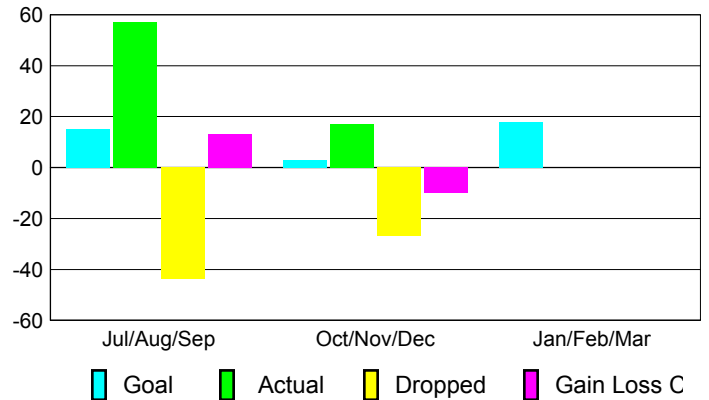

Membership Results 2012-2013

Goal, New, Dropped, Gain/Loss